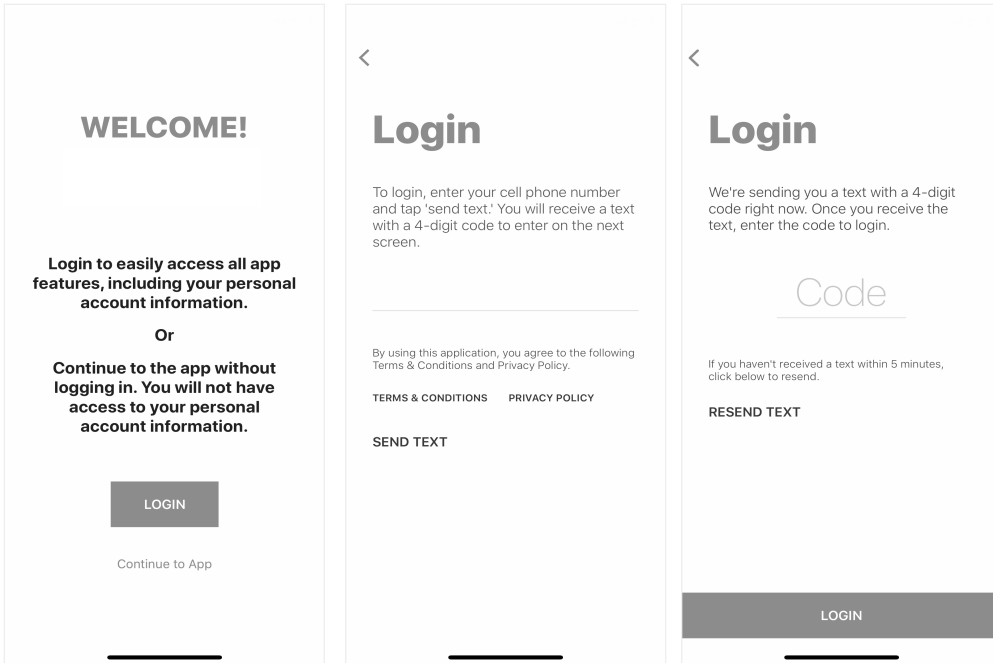

# COMARK EQUITY ALLIANCE, LLC LOGIN INSTRUCTIONS

1 Install 'CoMark Equity Alliance, LLC' from the App or Play Store.

2

Select Login

3

Enter Your Phone  
Number with Area Code

4

Enter the 4-Digit PIN