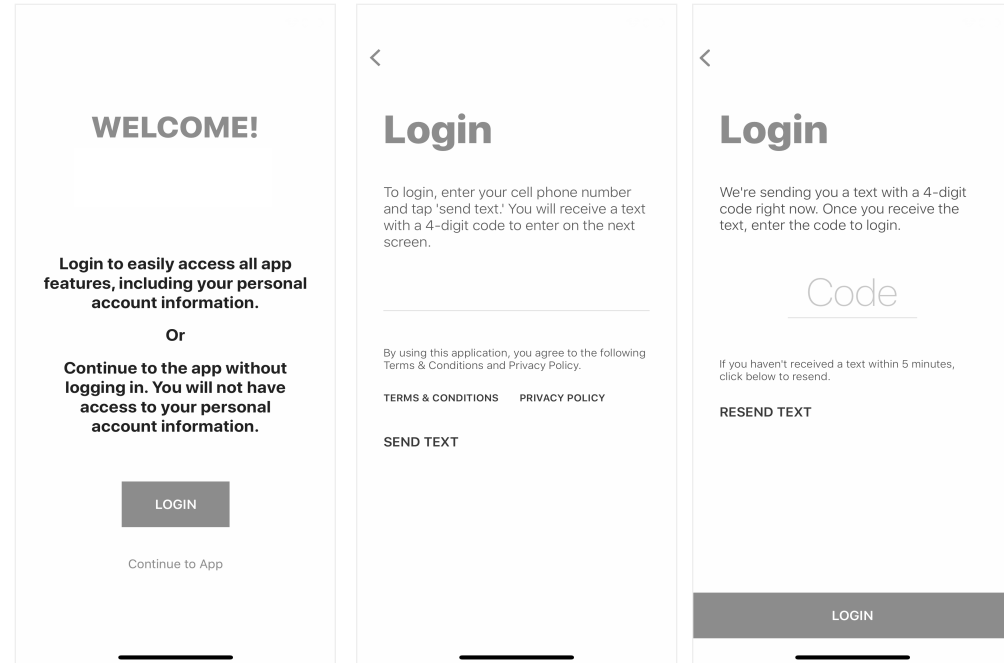

# COMARK EQUITY ALLIANCE, LLC LOGIN INSTRUCTIONS

1 Install 'CoMark Equity Alliance, LLC' from the App or Play Store.

2

Select Login

3

Enter Your Phone  
Number with Area Code

4

Enter the 4-Digit PIN

## Login & Done!

No messy usernames or passwords to remember.

If you have any trouble logging in, please give us a call at (580) 242-0515.