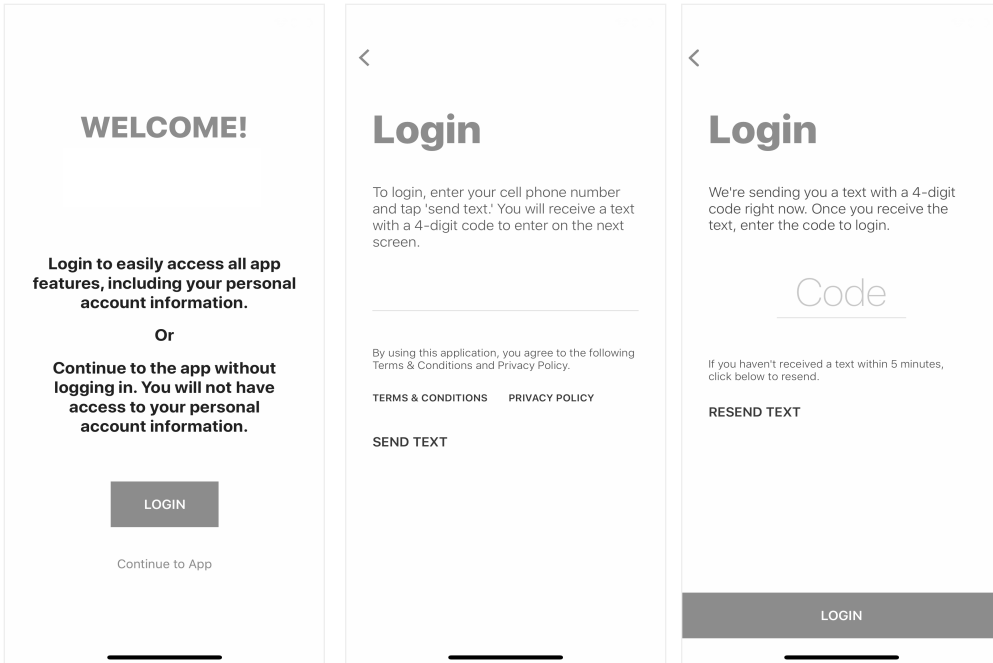

AGASSIZ VALLEY GRAIN, LLC LOGIN INSTRUCTIONS

1 Install 'Agassiz Valley Grain, LLC' from the App or Play Store.

2

Select Login

3

Enter Your Phone
Number with Area Code

4

Enter the 4-Digit PIN

Login & Done!

No messy usernames or passwords to remember.

If you have any trouble logging in, please give us a call at (218) 493-4481.

AGASSIZ VALLEY GRAIN, LLC LOGIN INSTRUCTIONS

1 Install 'Agassiz Valley Grain, LLC' from the App or Play Store.

2

Select Login

3

Enter Your Phone
Number with Area Code

4

Enter the 4-Digit PIN

Login & Done!

No messy usernames or passwords to remember.