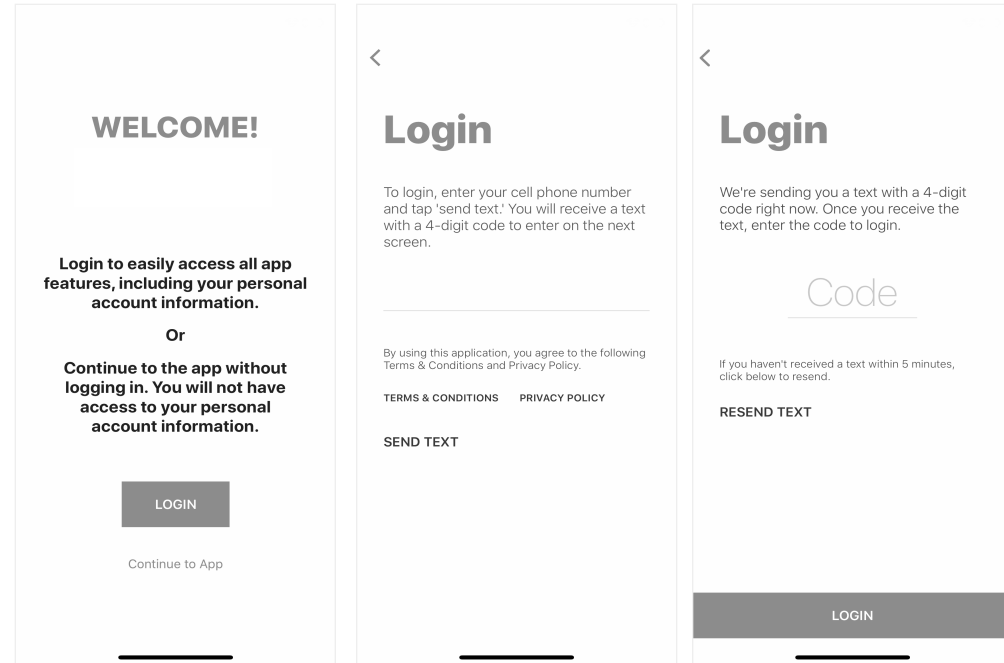

AGASSIZ VALLEY GRAIN, LLC LOGIN INSTRUCTIONS

1 Install 'Agassiz Valley Grain, LLC' from the App or Play Store.

2

Select Login

3

Enter Your Phone
Number with Area Code

4

Enter the 4-Digit PIN

Login & Done!

No messy usernames or passwords to remember.

If you have any trouble logging in, please give us a call at (218) 493-4481.

AGASSIZ VALLEY GRAIN, LLC LOGIN INSTRUCTIONS

1 Install 'Agassiz Valley Grain, LLC' from the App or Play Store.

2

Select Login

3

Enter Your Phone
Number with Area Code

4

Enter the 4-Digit PIN

Login & Done!

No messy usernames or passwords to remember.