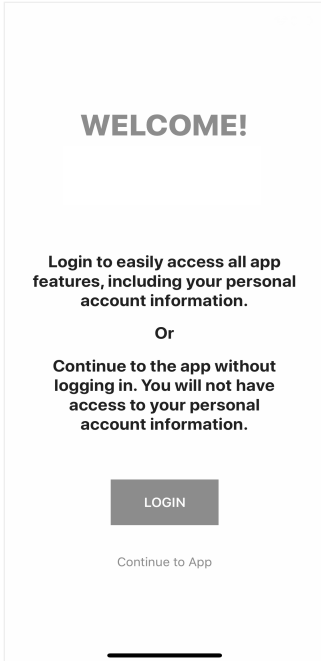

# ALLIANCE GRAIN CO. LOGIN INSTRUCTIONS

1 Install 'Alliance Grain Co.' from the App or Play Store.

2

Select Login

3

Enter Your Phone  
Number with Area Code

4

Enter the 4-Digit PIN