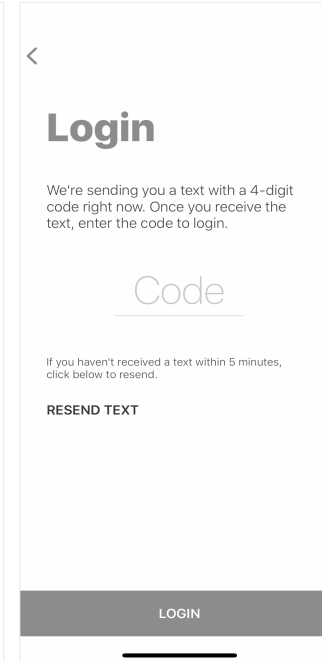

# ALLIANCE GRAIN CO. LOGIN INSTRUCTIONS

1 Install 'Alliance Grain Co.' from the App or Play Store.

2

Select Login

3

Enter Your Phone  
Number with Area Code

4

Enter the 4-Digit PIN