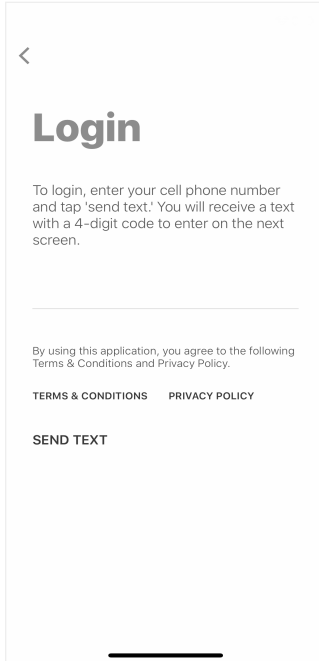

# ALLIANCE GRAIN CO. LOGIN INSTRUCTIONS

1 Install 'Alliance Grain Co.' from the App or Play Store.

2

Select Login

3

Enter Your Phone  
Number with Area Code

4

Enter the 4-Digit PIN