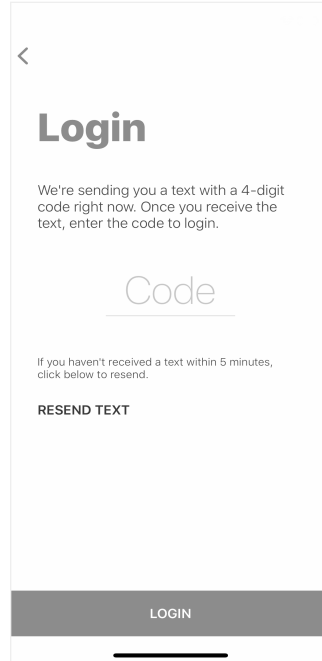

# ALLIANCE GRAIN CO. LOGIN INSTRUCTIONS

1 Install 'Alliance Grain Co.' from the App or Play Store.

2

Select Login

3

Enter Your Phone  
Number with Area Code

4

Enter the 4-Digit PIN