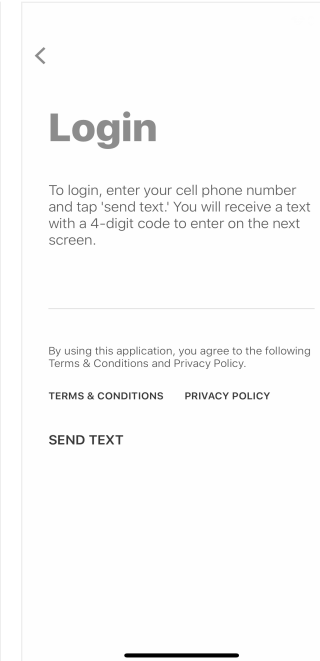

# ALLIANCE GRAIN CO. LOGIN INSTRUCTIONS

1 Install 'Alliance Grain Co.' from the App or Play Store.

2

Select Login

3

Enter Your Phone  
Number with Area Code

4

Enter the 4-Digit PIN