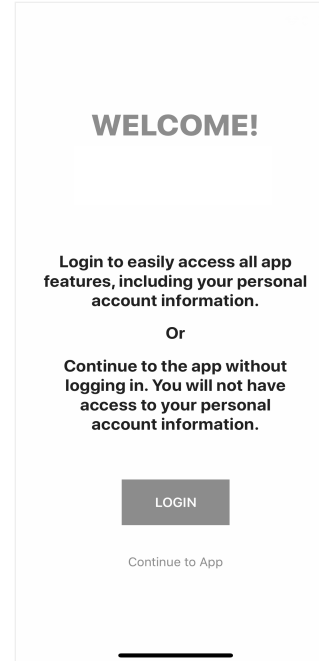

# ALLIANCE GRAIN CO. LOGIN INSTRUCTIONS

1 Install 'Alliance Grain Co.' from the App or Play Store.

2

Select Login

3

Enter Your Phone  
Number with Area Code

4

Enter the 4-Digit PIN