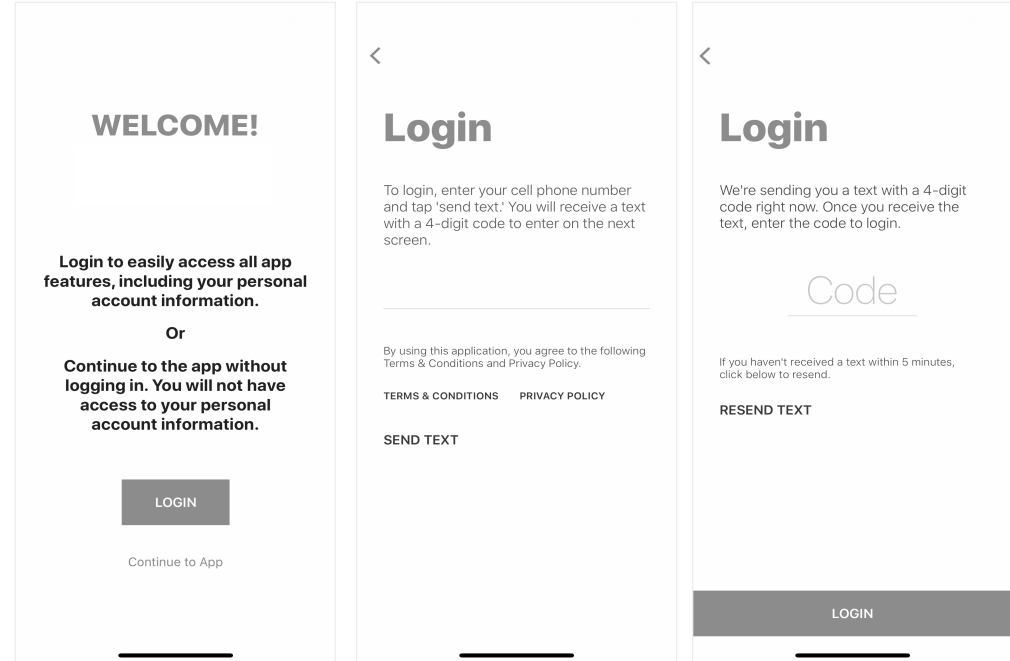

AGMARK LLC LOGIN INSTRUCTIONS

1 Install 'AgMark LLC' from the App or Play Store.

2

Select Login

3

Enter Your Phone
Number with Area Code

4

Enter the 4-Digit PIN

Login & Done!

No messy usernames or passwords to remember.

If you have any trouble logging in, please give us a call at (888) 848-9979.

AGMARK LLC LOGIN INSTRUCTIONS

1 Install 'AgMark LLC' from the App or Play Store.

2

Select Login

3

Enter Your Phone
Number with Area Code

4

Enter the 4-Digit PIN

Login & Done!

No messy usernames or passwords to remember.