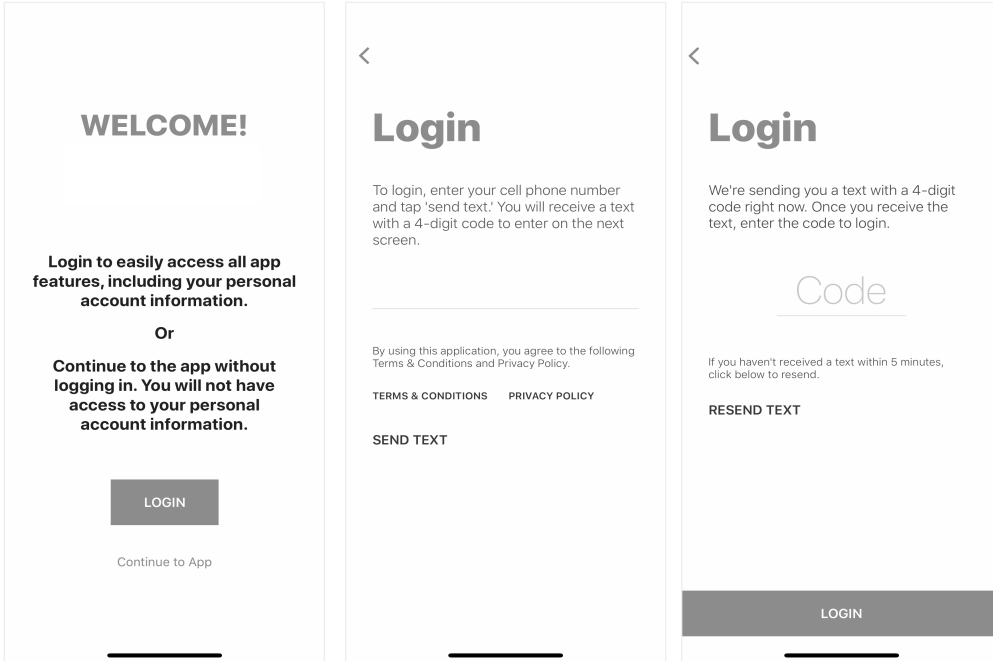

AGMARK LLC LOGIN INSTRUCTIONS

1 Install 'AgMark LLC' from the App or Play Store.

2

Select Login

3

Enter Your Phone
Number with Area Code

4

Enter the 4-Digit PIN

Login & Done!

No messy usernames or passwords to remember.

If you have any trouble logging in, please give us a call at (888) 848-9979.

AGMARK LLC LOGIN INSTRUCTIONS

1 Install 'AgMark LLC' from the App or Play Store.

2

Select Login

3

Enter Your Phone
Number with Area Code

4

Enter the 4-Digit PIN

Login & Done!

No messy usernames or passwords to remember.