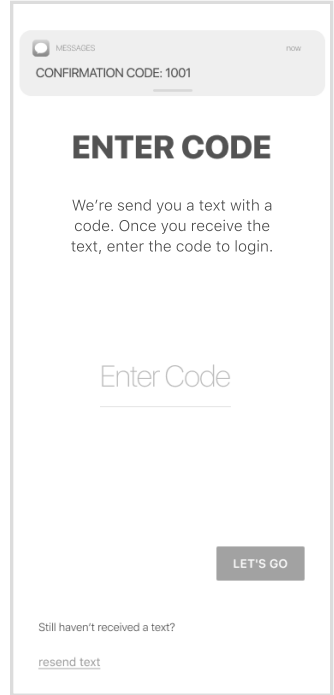

# GATEWAY FS LOGIN INSTRUCTIONS

**1** Install 'Gateway FS' from the App or Play Store.

**2**

Select Login

**3**

Enter Your Phone  
Number with Area Code

**4**

Enter the Code  
from the text message