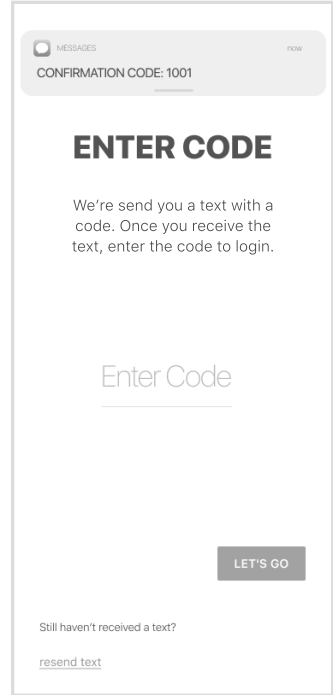

KING MILLING COMPANY LOGIN INSTRUCTIONS

1 Install 'King Milling Company' from the App or Play Store.

2

Select Login

3

Enter Your Phone
Number with Area Code

4

Enter the Code
from the text message