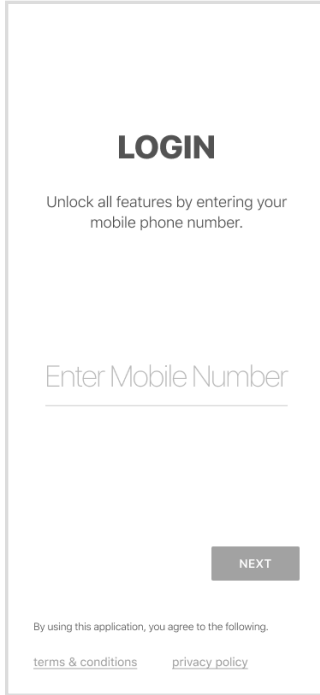

# FIRST COOPERATIVE ASSOCIATION LOGIN INSTRUCTIONS

**1** Install 'First Cooperative Association' from the App or Play Store.

**2**

Select Login

**3**

Enter Your Phone  
Number with Area Code

**4**

Enter the Code  
from the text message