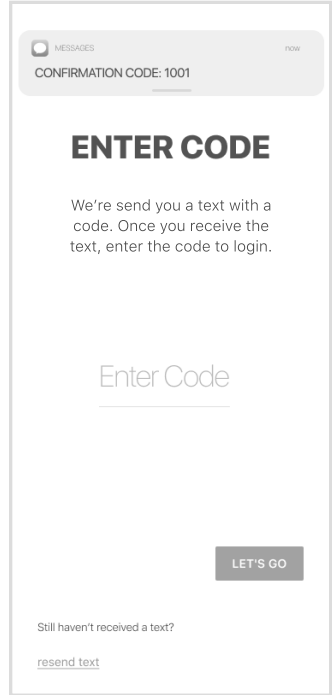

# FIRST COOPERATIVE ASSOCIATION LOGIN INSTRUCTIONS

**1** Install 'First Cooperative Association' from the App or Play Store.

**2**

Select Login

**3**

Enter Your Phone  
Number with Area Code

**4**

Enter the Code  
from the text message