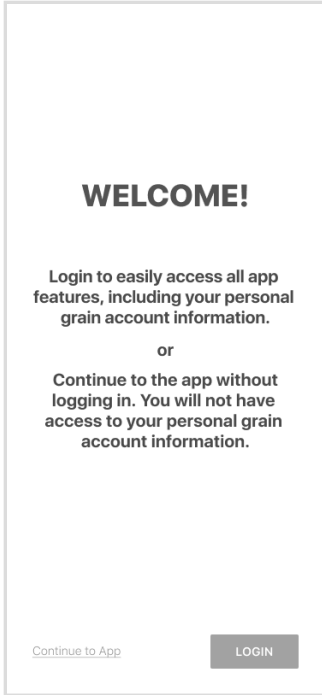

# FIRST COOPERATIVE ASSOCIATION LOGIN INSTRUCTIONS

**1** Install 'First Cooperative Association' from the App or Play Store.

**2**

Select Login

**3**

Enter Your Phone  
Number with Area Code

**4**

Enter the Code  
from the text message