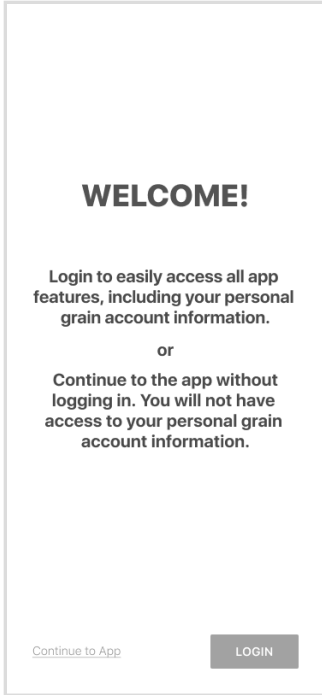

# LOGIN INSTRUCTIONS

**1** Install 'The Cooperative Grain and Supply Company' from the App or Play Store.

**2**

Select Login

**3**

Enter Your Phone  
Number with Area Code

**4**

Enter the Code  
from the text message