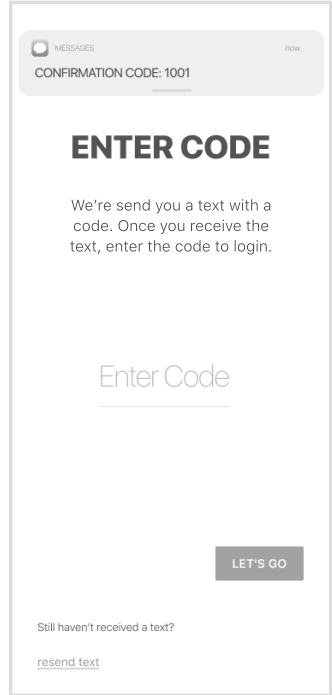

# LOGIN INSTRUCTIONS

**1** Install 'The Cooperative Grain and Supply Company' from the App or Play Store.

**2**

Select Login

**3**

Enter Your Phone  
Number with Area Code

**4**

Enter the Code  
from the text message