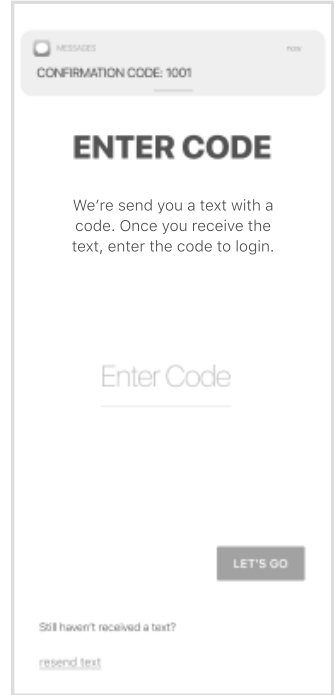

BEACHNER GRAIN LOGIN INSTRUCTIONS

1 Install 'Beachner Grain' from the App or Play Store.

2

Select Login

3

Enter Your Phone
Number with Area Code

4

Enter the Code
from the text message