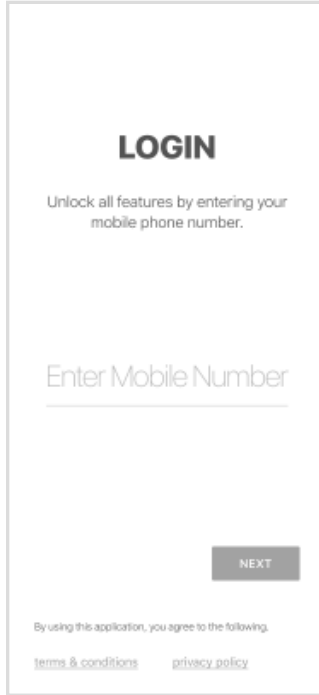

BEACHNER GRAIN LOGIN INSTRUCTIONS

1 Install 'Beachner Grain' from the App or Play Store.

2

Select Login

3

Enter Your Phone
Number with Area Code

4

Enter the Code
from the text message