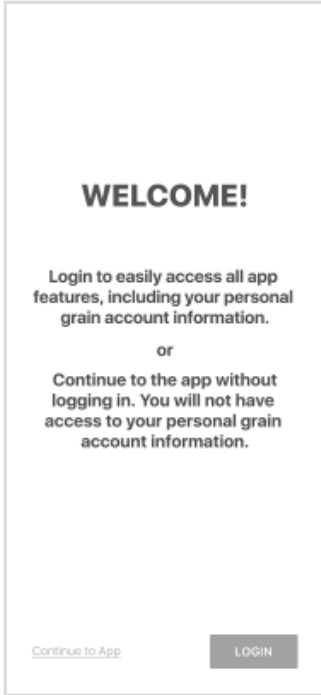

BEACHNER GRAIN LOGIN INSTRUCTIONS

1 Install 'Beachner Grain' from the App or Play Store.

2

Select Login

3

Enter Your Phone
Number with Area Code

4

Enter the Code
from the text message

Login & Done!

No messy usernames or passwords to remember.

When logging in with an Apple device, be sure to enable notifications for important information from your elevator.